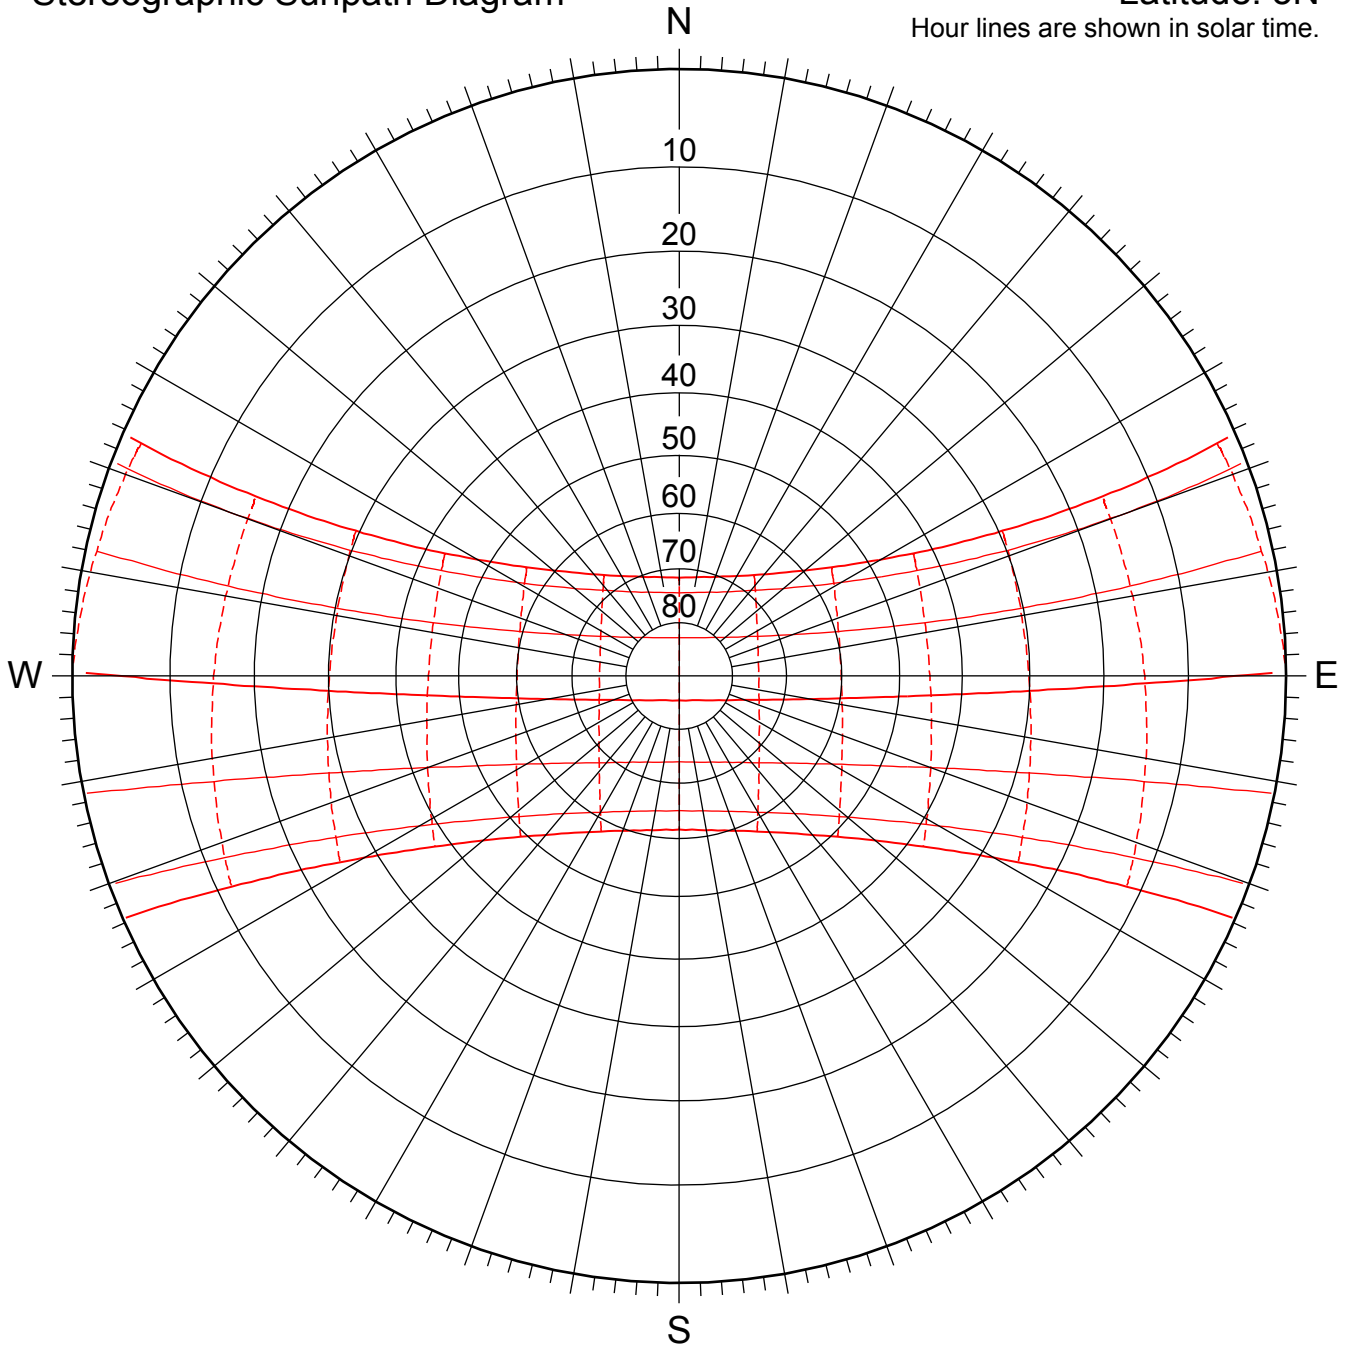

# Stereographic Sunpath Diagram

Latitude: 5N

Hour lines are shown in solar time.

### Difference between Solar Time and Local Mean Time