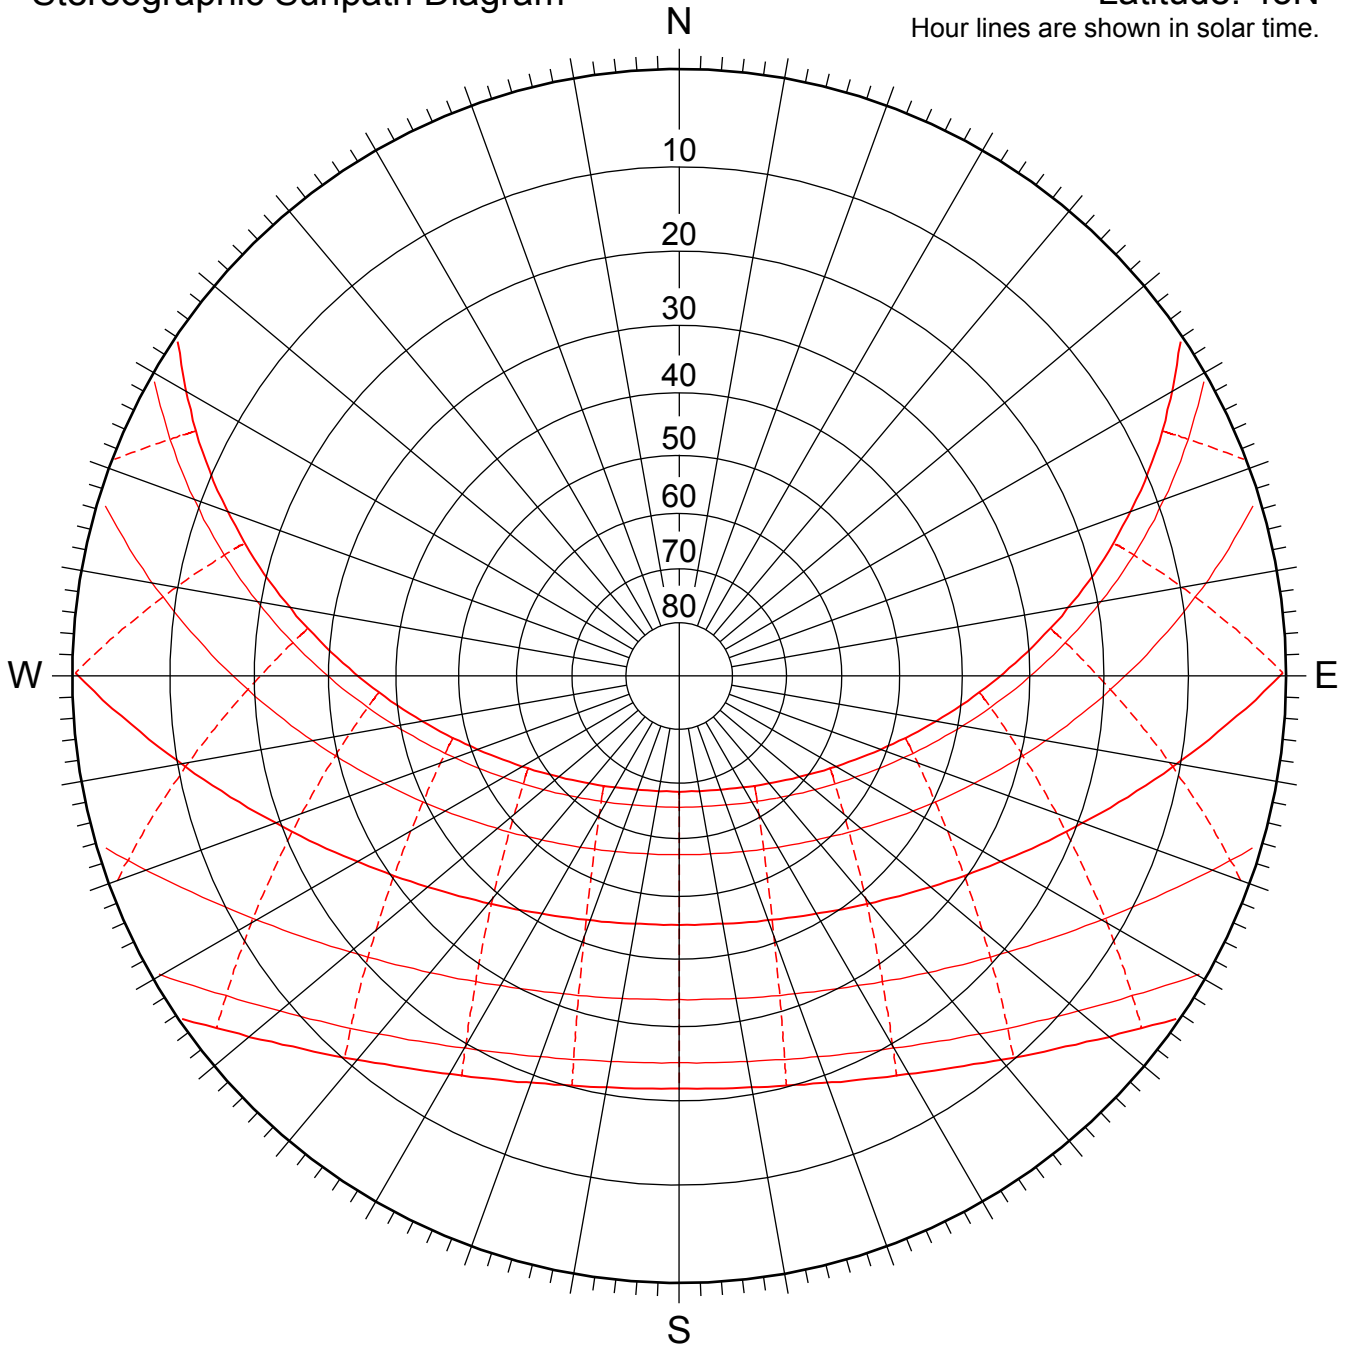

# Stereographic Sunpath Diagram

Latitude: 45N

Hour lines are shown in solar time.

### Difference between Solar Time and Local Mean Time