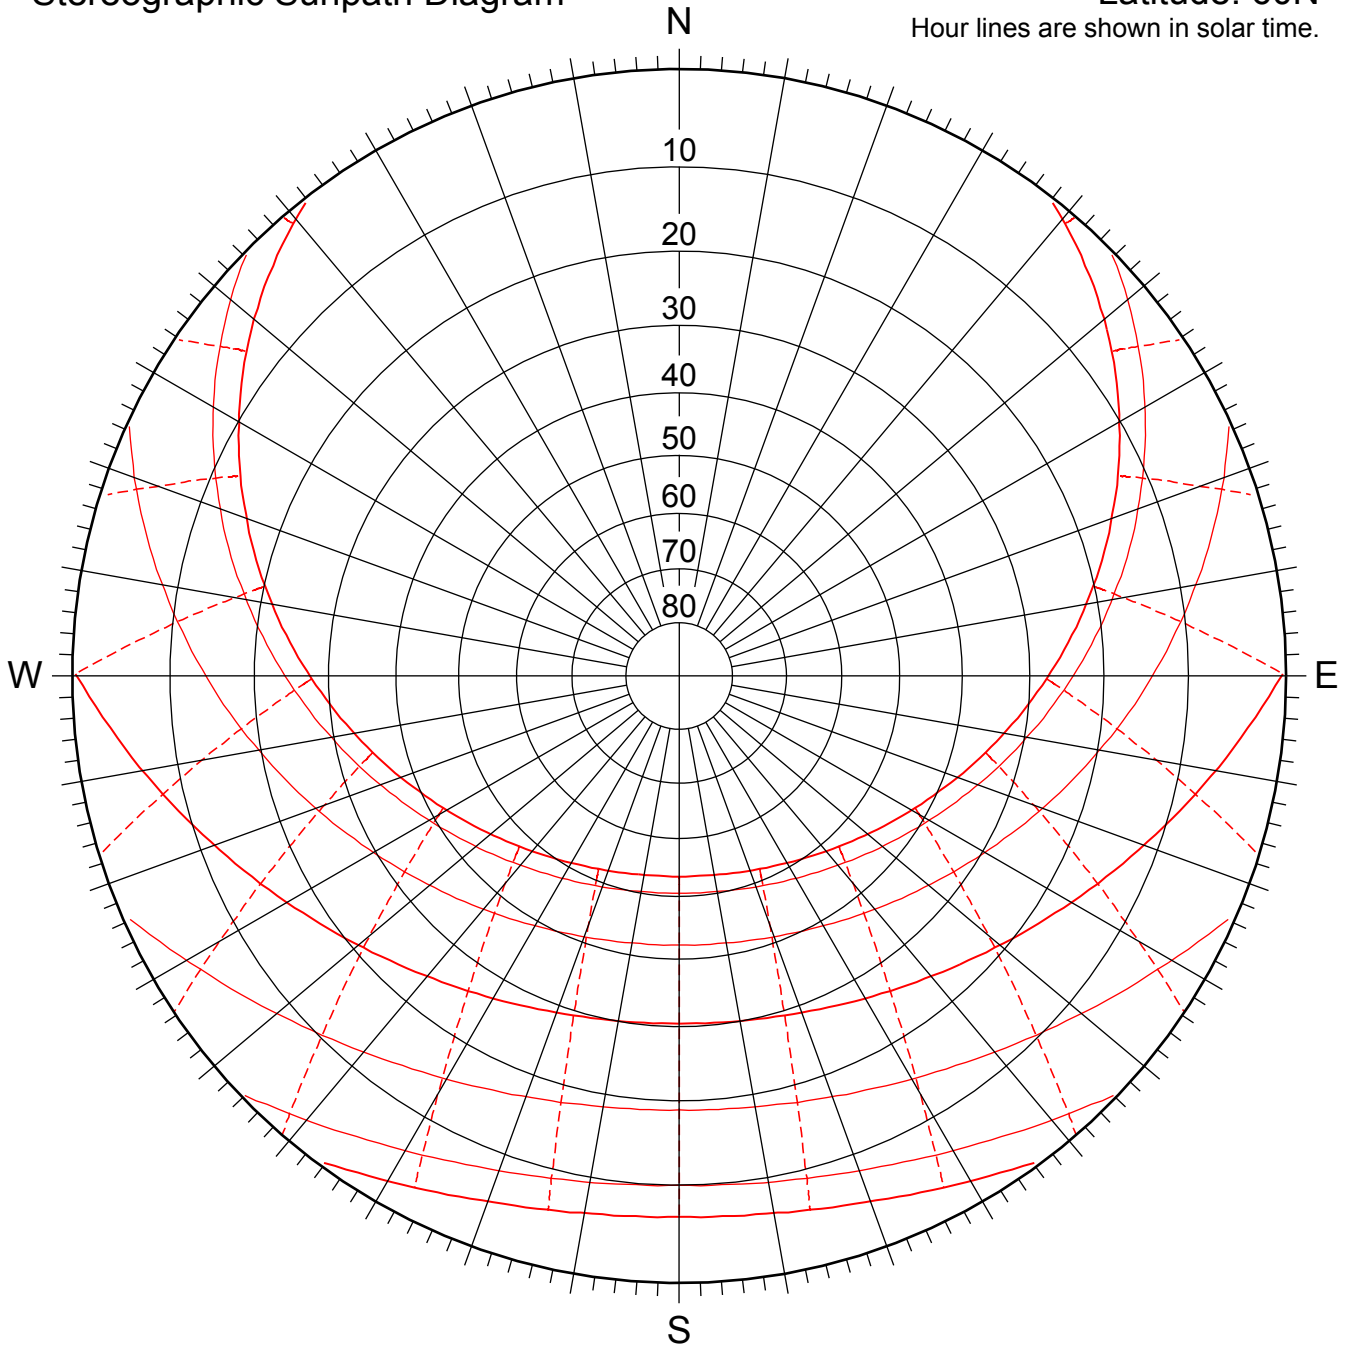

# Stereographic Sunpath Diagram

Latitude: 60N

Hour lines are shown in solar time.

### Difference between Solar Time and Local Mean Time