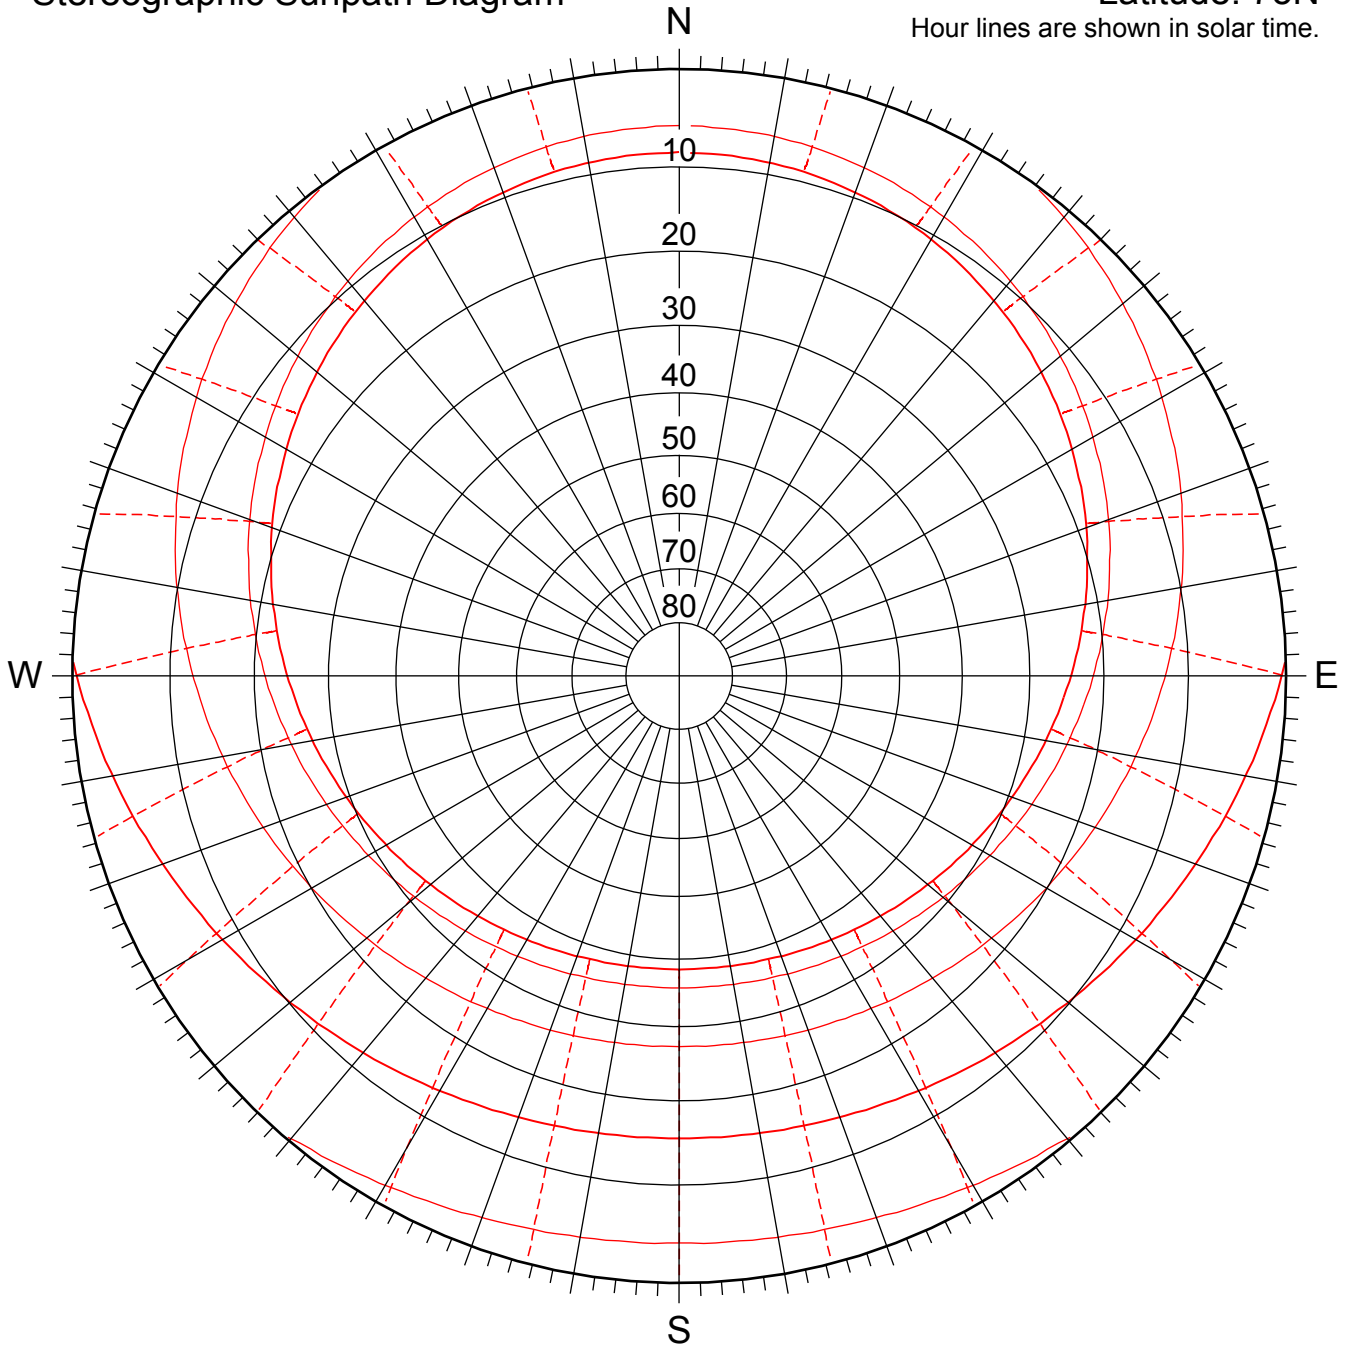

Stereographic Sunpath Diagram

Latitude: 75N

Hour lines are shown in solar time.

Difference between Solar Time and Local Mean Time