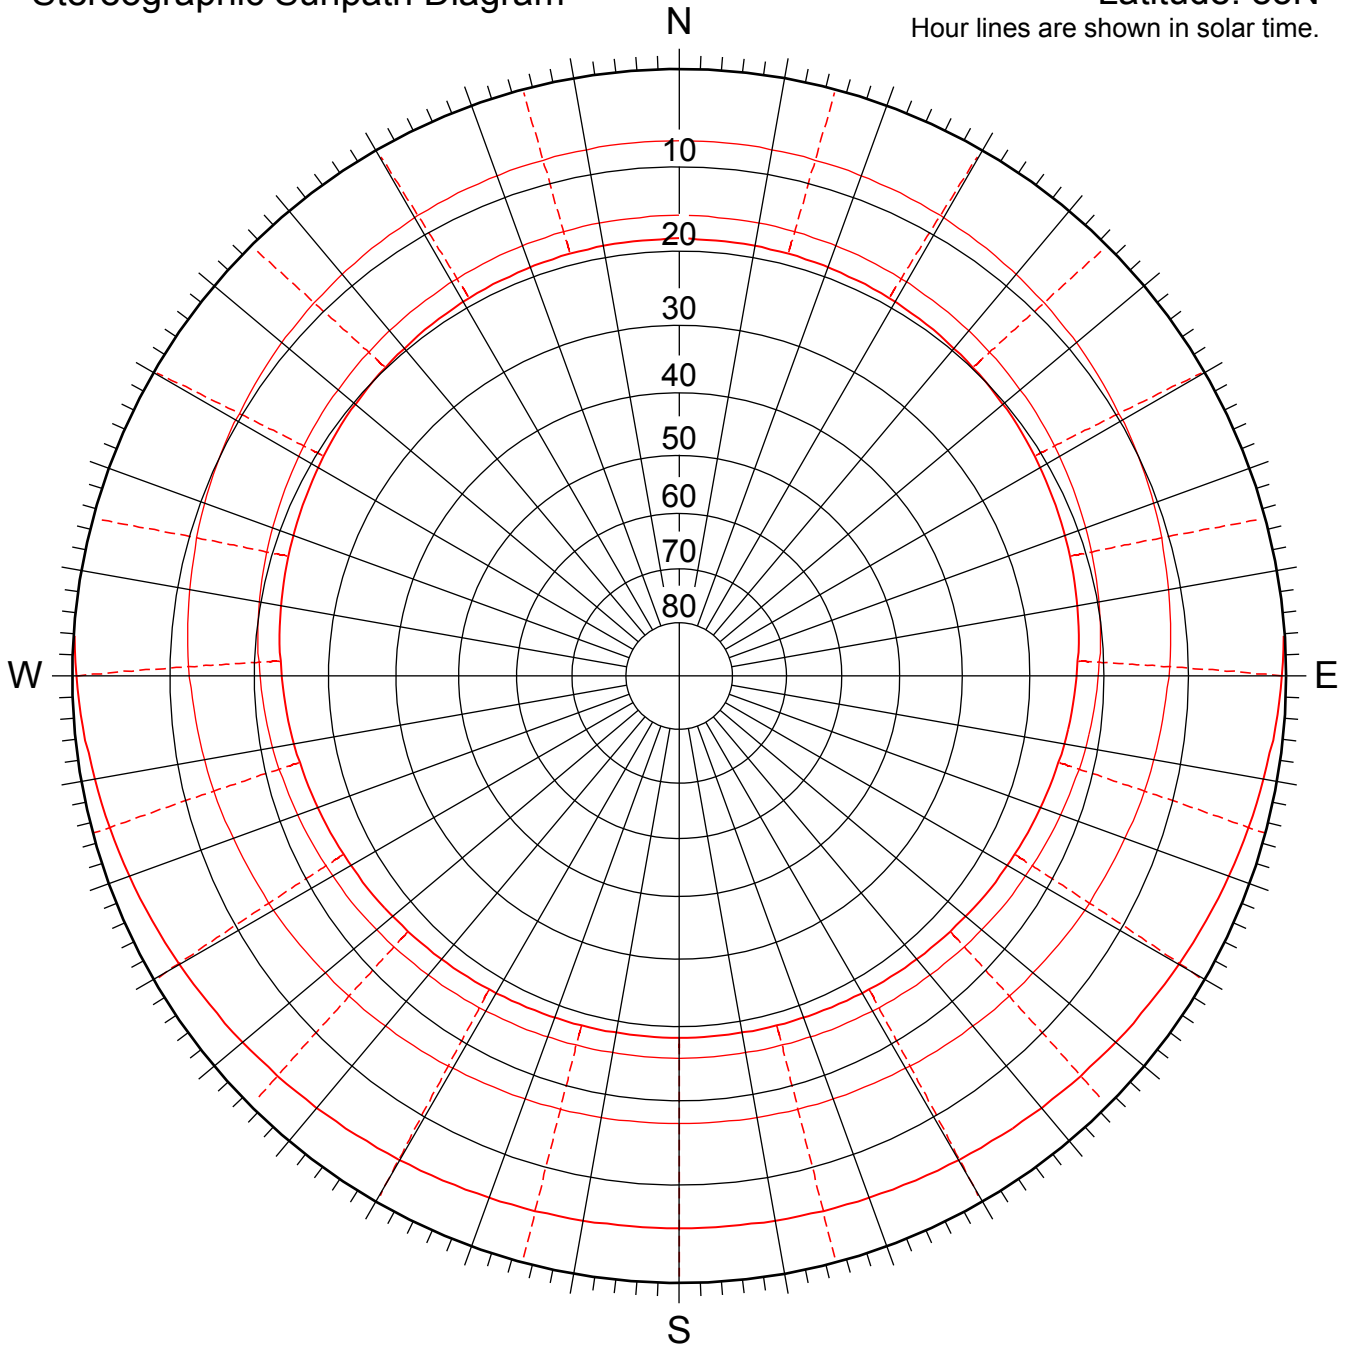

# Stereographic Sunpath Diagram

Latitude: 85N

Hour lines are shown in solar time.

### Difference between Solar Time and Local Mean Time